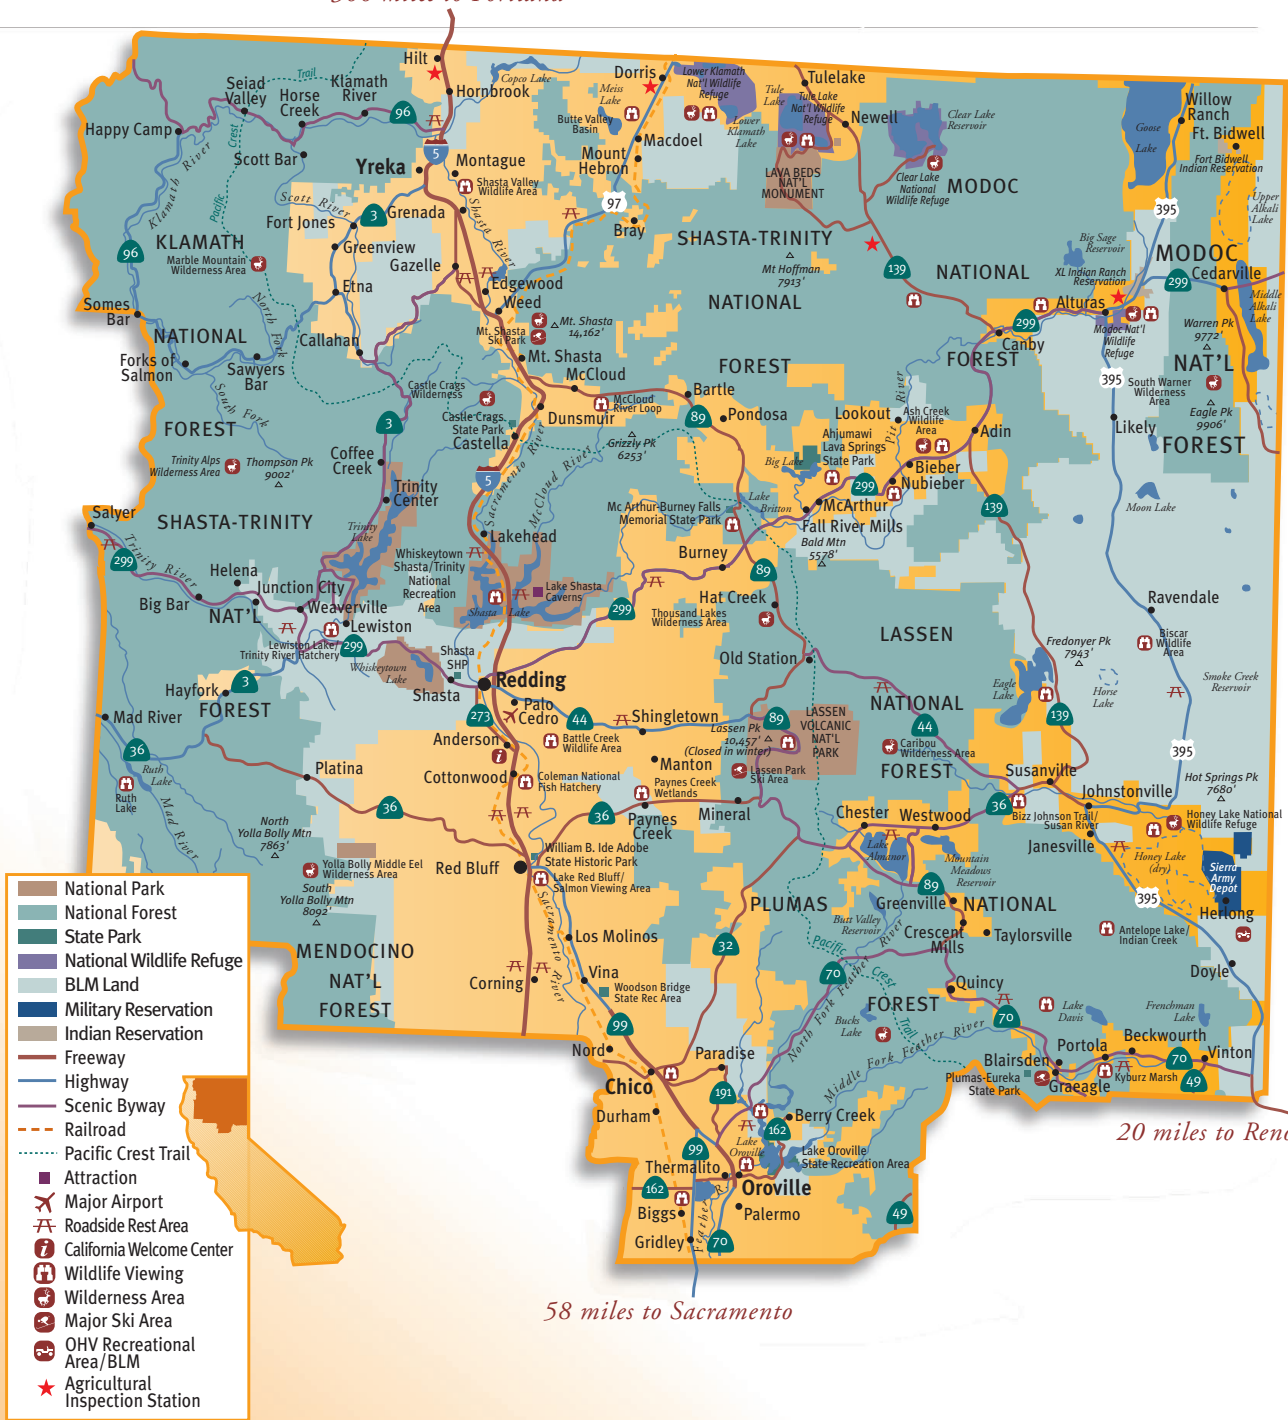

300 miles to Portland

20 miles to Reno

58 miles to Sacramento